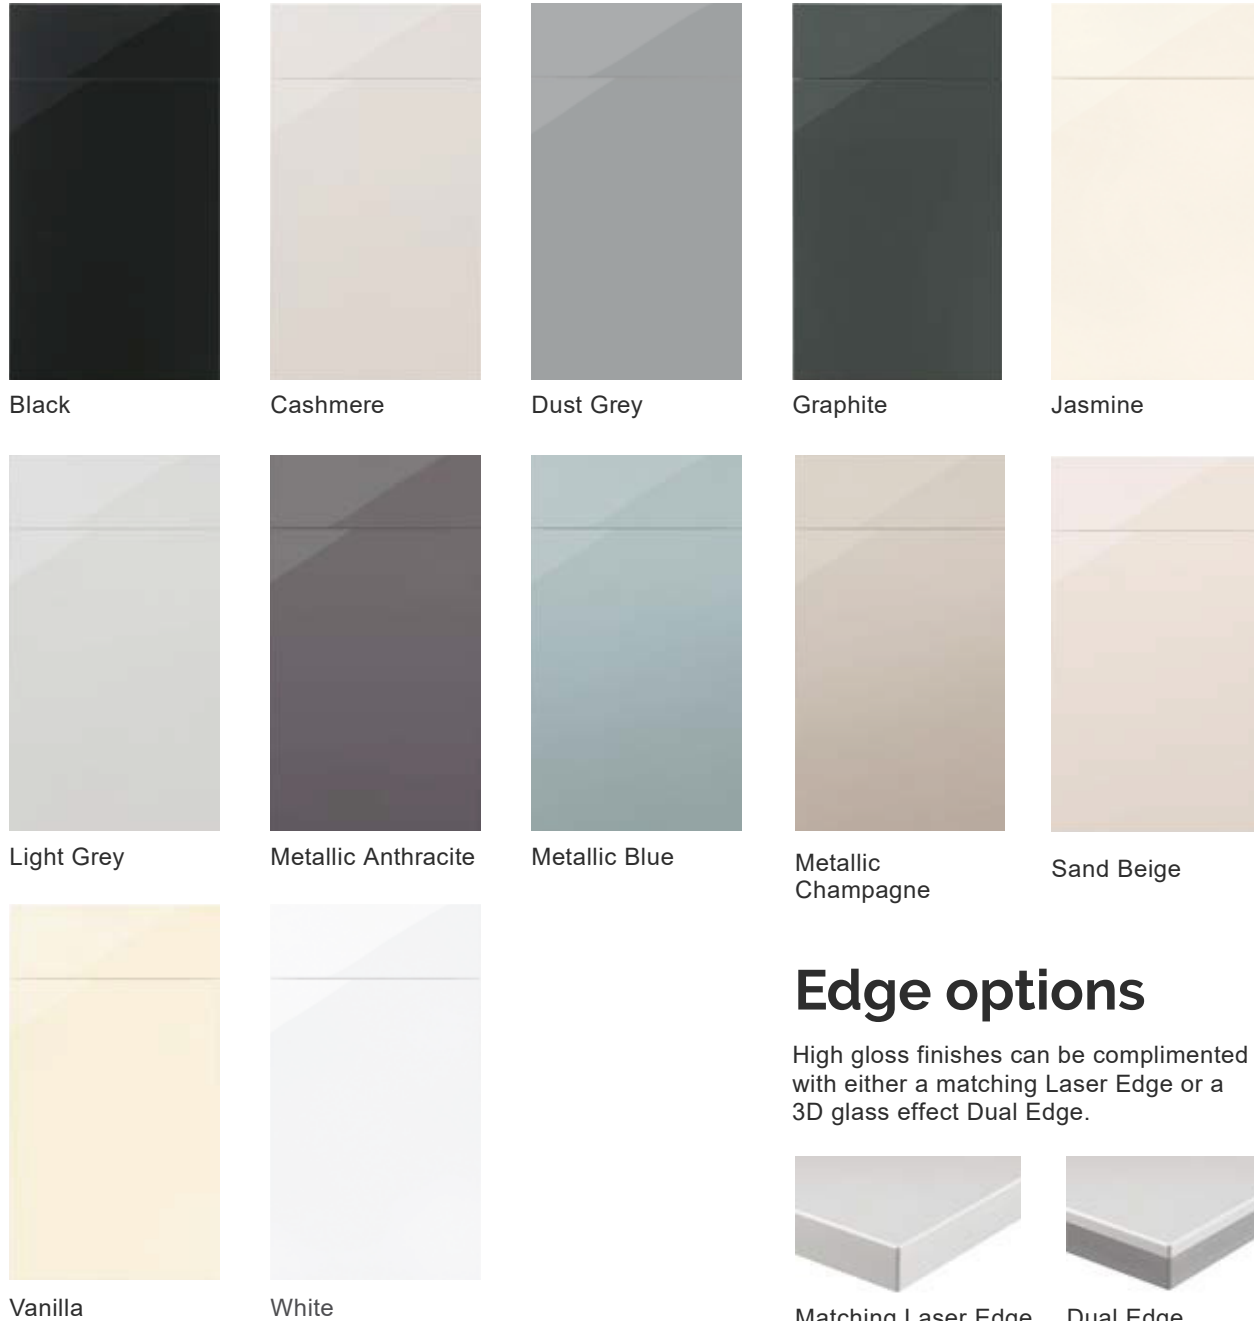

Glacier Range

The Glacier range includes High Gloss Acrylic, Super Matt PVC and MFC Woodgrains. The Acrylic and PVC are laminated to create the perfect gloss or matt finish. Components are then edged using the latest laser and PUR technology.

Ideally suited for the sleek modern kitchen, bedroom or bathroom, this range has the flexibility to contrast finishes and textures, with made to measure sizes available.

High Gloss Colours

Edge options

High gloss finishes can be complimented with either a matching Laser Edge or a 3D glass effect Dual Edge.

Super Matt Colours

MFC Colours