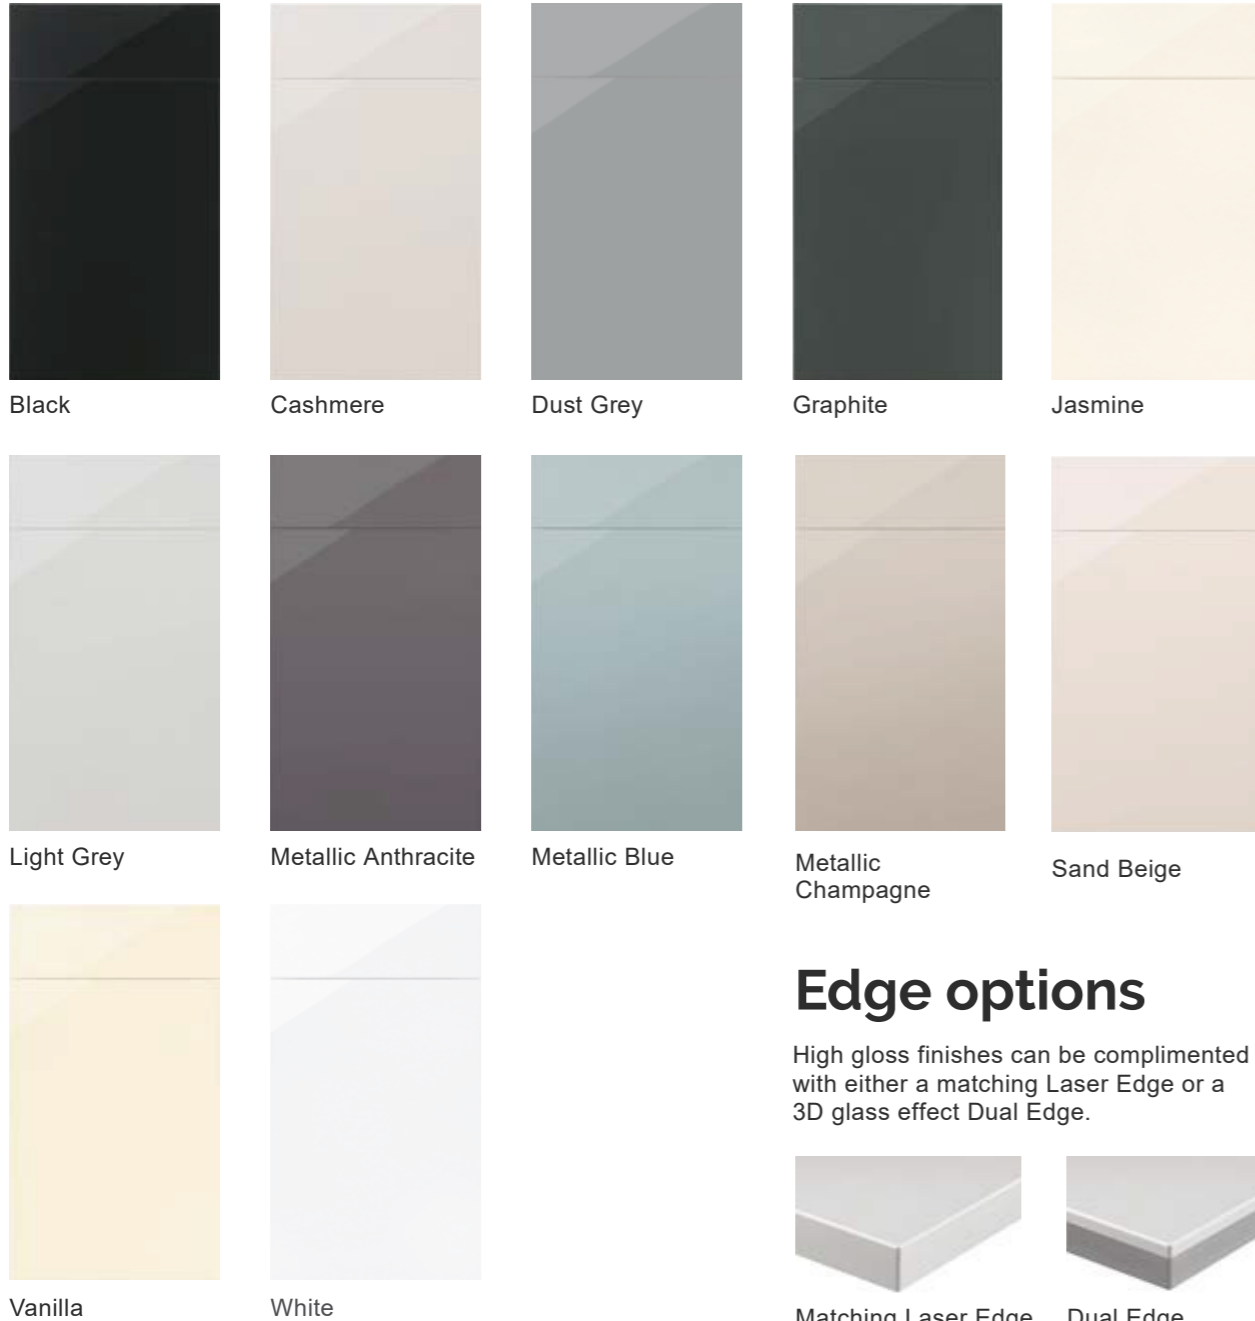

Glass Splashbacks

The Glacier range includes High Gloss Acrylic, Super Matt PVC and MFC Woodgrains. The Acrylic and PVC are laminated to create the perfect gloss or matt finish. Components are then edged using the latest laser and PUR technology.

Ideally suited for the sleek modern kitchen, bedroom or bathroom, this range has the flexibility to contrast finishes and textures, with made to measure sizes available.

High Gloss Colours

Edge options

High gloss finishes can be complimented with either a matching Laser Edge or a 3D glass effect Dual Edge.

Super Matt Colours

MFC Colours